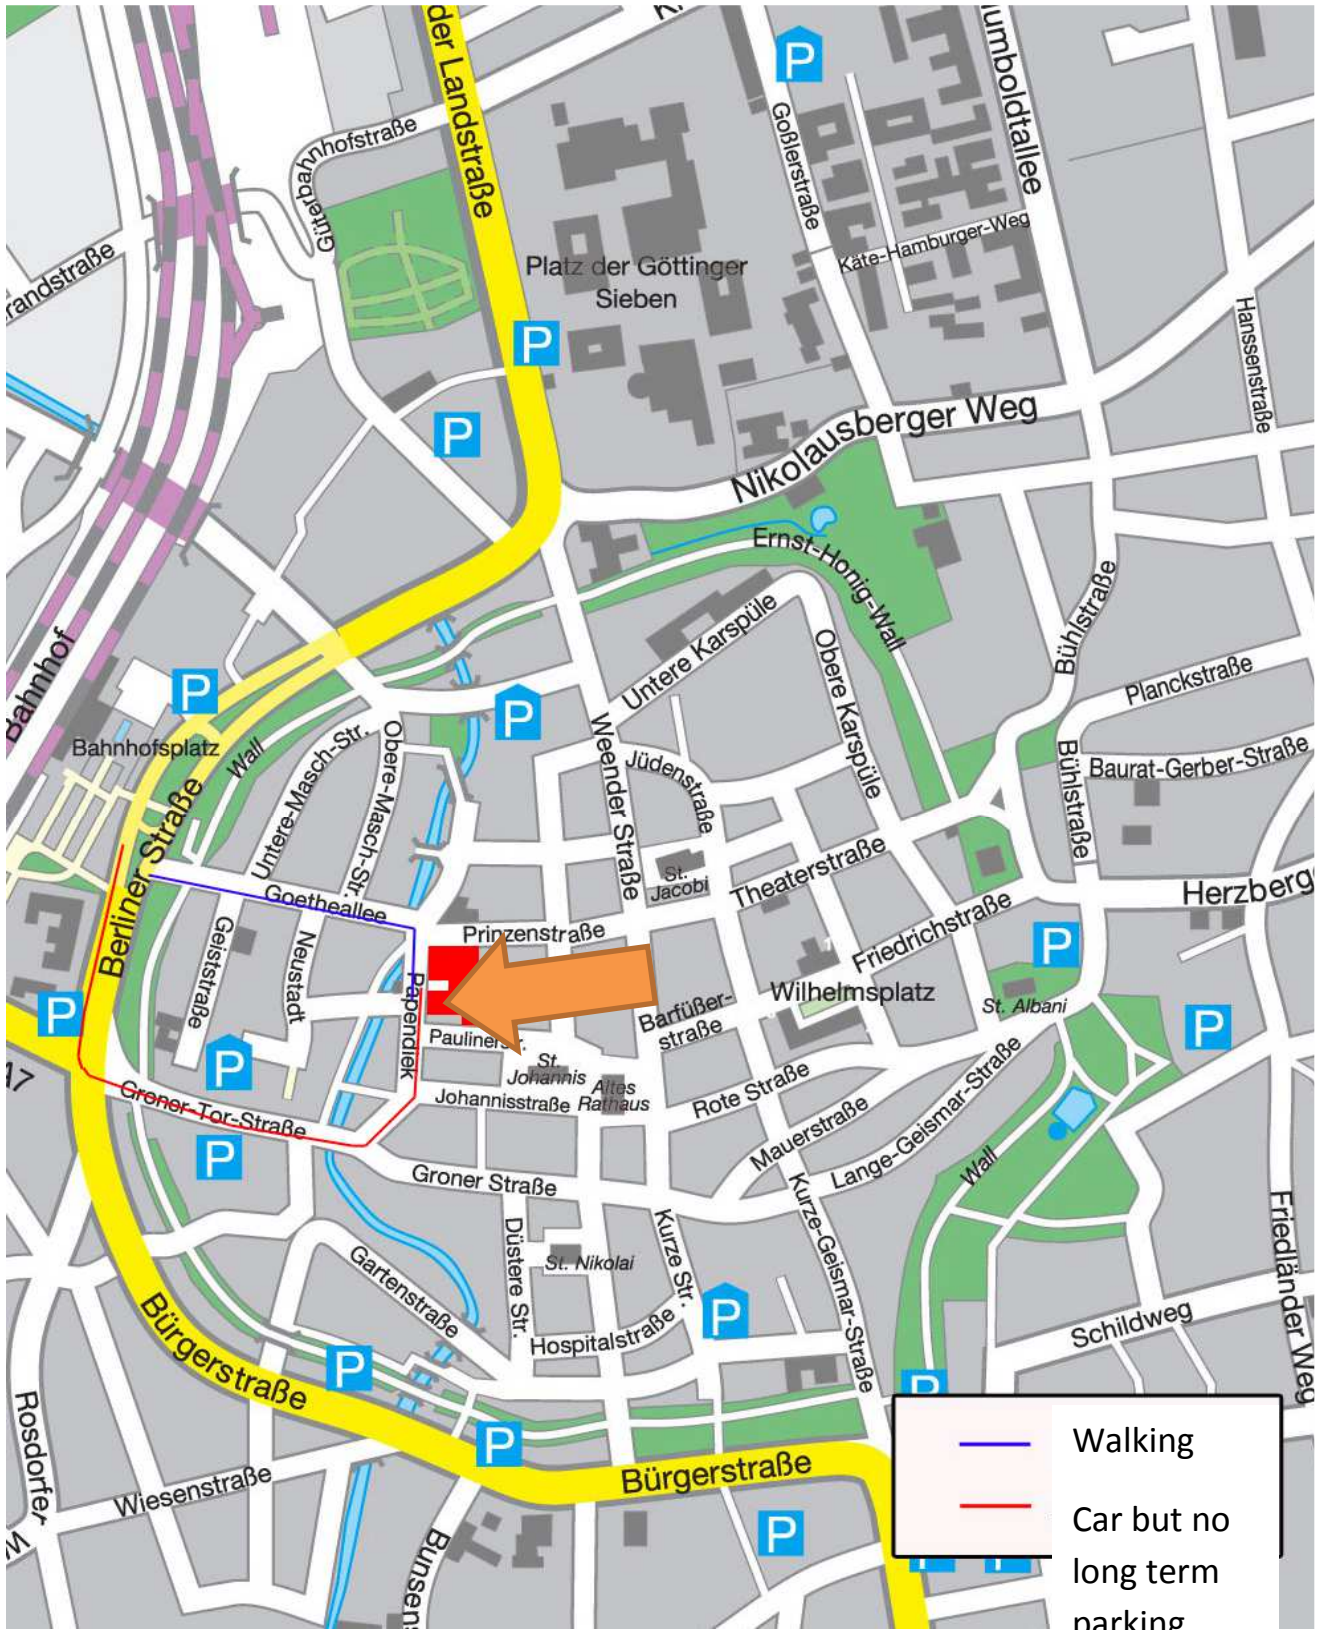

# Map of Göttingen

with conference venue Pauliner Kirche

Pauliner Kirche